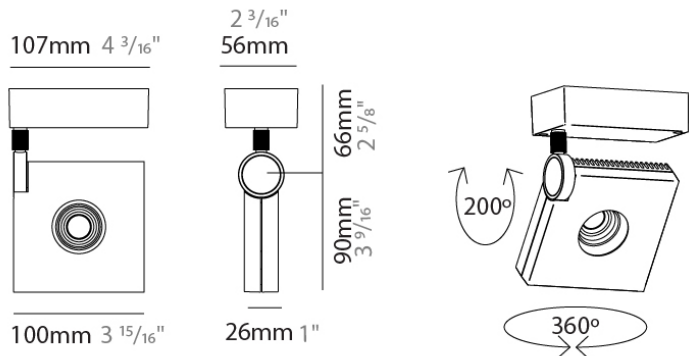

BRIDGE SINGLE SURFACE

D92110

PROJECT _____

TYPE _____

NOTES _____

QUANTITY _____

DATE _____

GENERAL

Series: Bridge
Subseries: Bridge Single
Brand: Milan
Division: Design
Mounting Type: Surface
Mounting Location: Ceiling
Subcategory: Spots

PHYSICAL

Shape: Rectangle
Length (mm): 107
Length (in): 4 ³/₁₆
Width (mm): 110
Width (in): 4 ⁷/₁₆
Extension (mm): 156
Extension (in): 6 ¹/₈
Light Distribution: Adjustable / Direct
Weight (kg): 1.4
Weight (lbs): 3
Fixture Finish: WHI
Fixture Material: Aluminum

ELECTRICAL

Input Wattage Range: 10 - 19 W
Lamp Type: LED
Total Output Wattage (W): 9.7
Dimming: Non-Dimming / Phase Dimming (120Vac only) / 0-10V Dimming
Driver Included: Yes
Driver Location: External
Driver Type: Constant Current - 120 / 277Vac
Driver Class: Class 2
Input Voltage (V): 120 - 277
Constant Current (mA): 350

LED

Number of LEDs: 1
Color Temperature (°K): 3000
Max. Delivered Lumen (lm): 1010
CRI: >80 CRI
Lamp Life (hrs): 50000

OPTICAL

Reflector°: 50

RATINGS AND CERTIFICATIONS

Certified By: CSA Certified to UL and CSA Standards
IP rating: IP20